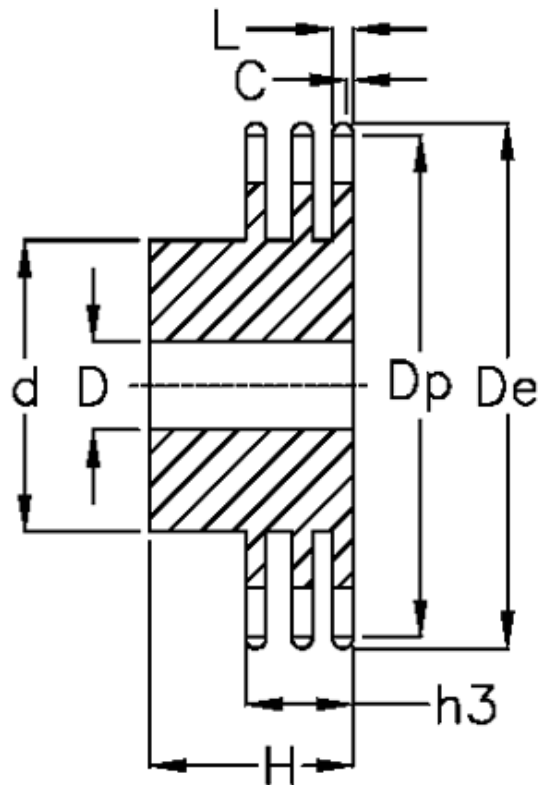

Data Sheet

Article number: 616013010018

Description: Sprocket 24 B-3 Z=18 triplex
predrilled

Measures

C	= 4	h3	= 120.3
d	= *160	L	= 23.6
D	= 25±0,5	Number of teeth	= 18
De	= 234.3		
Dp	= 219.42		
For chain size	= 1 1/2" x 1"		
For chain type	= 24 B-3		
H	= 150		